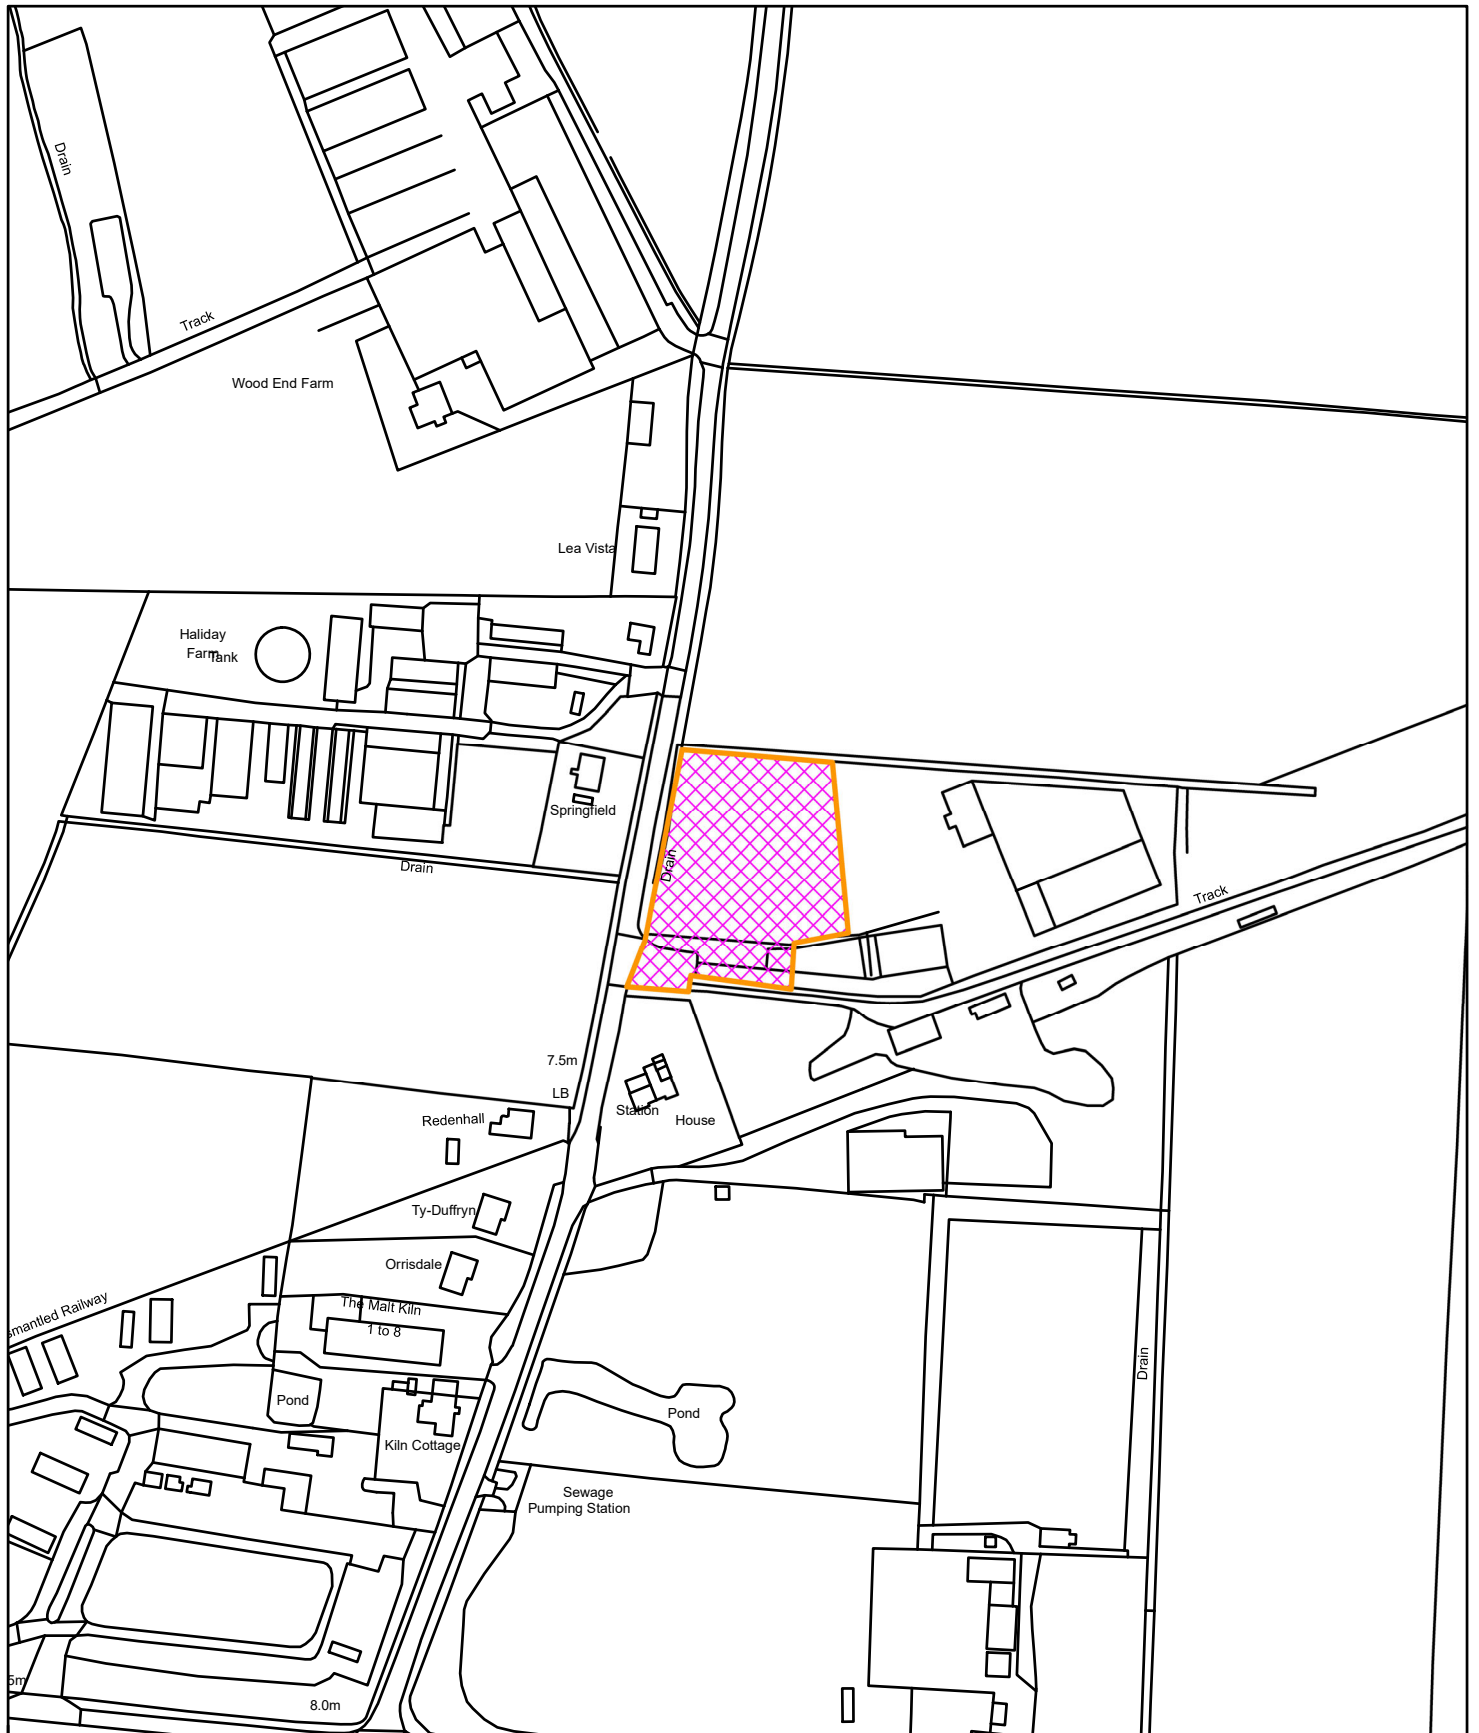

Just Paper Tubes, Cliffe Common, Cliffe
2021/0400/FULM

Reproduced from the Ordnance Survey mapping with the permission of Her Majesty's Stationary Office. Unauthorised reproduction infringes Crown Copyright and may lead to prosecution or civil proceedings © Crown Copyright
Selby District Council Licence No. 100018656
This copy has been produced specifically for Planning and Building Control purposes only.
No further copies may be made.